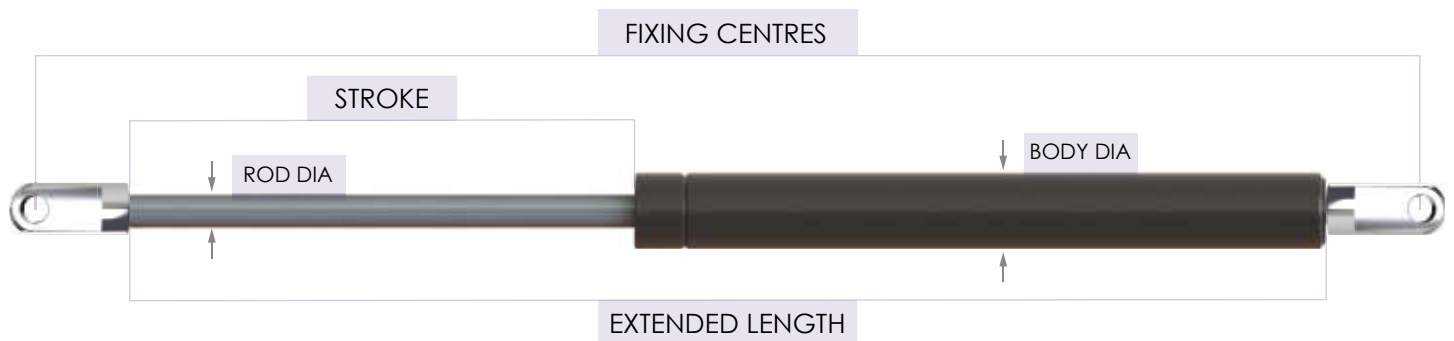

Contact

Telephone

Company name

Email

Address

Rod Dia mm	Tube Dia mm	Stroke mm	Fixing Centres mm	Extended Length mm	Force N	Valve Required?	Stainless Steel?	Quantity Required

ROD END

STRUT REFERENCE

BALL JOINT

- Metal
- Plastic
- Stainless Steel

EYE END

- Metal
- Plastic
- Stainless Steel

CLEVIS FORK

- Metal
- Stainless Steel

NOTES

BODY END

STRUT REFERENCE

BALL JOINT

- Metal
- Plastic
- Stainless Steel

EYE END

- Metal
- Plastic
- Stainless Steel

CLEVIS FORK

- Metal
- Stainless Steel